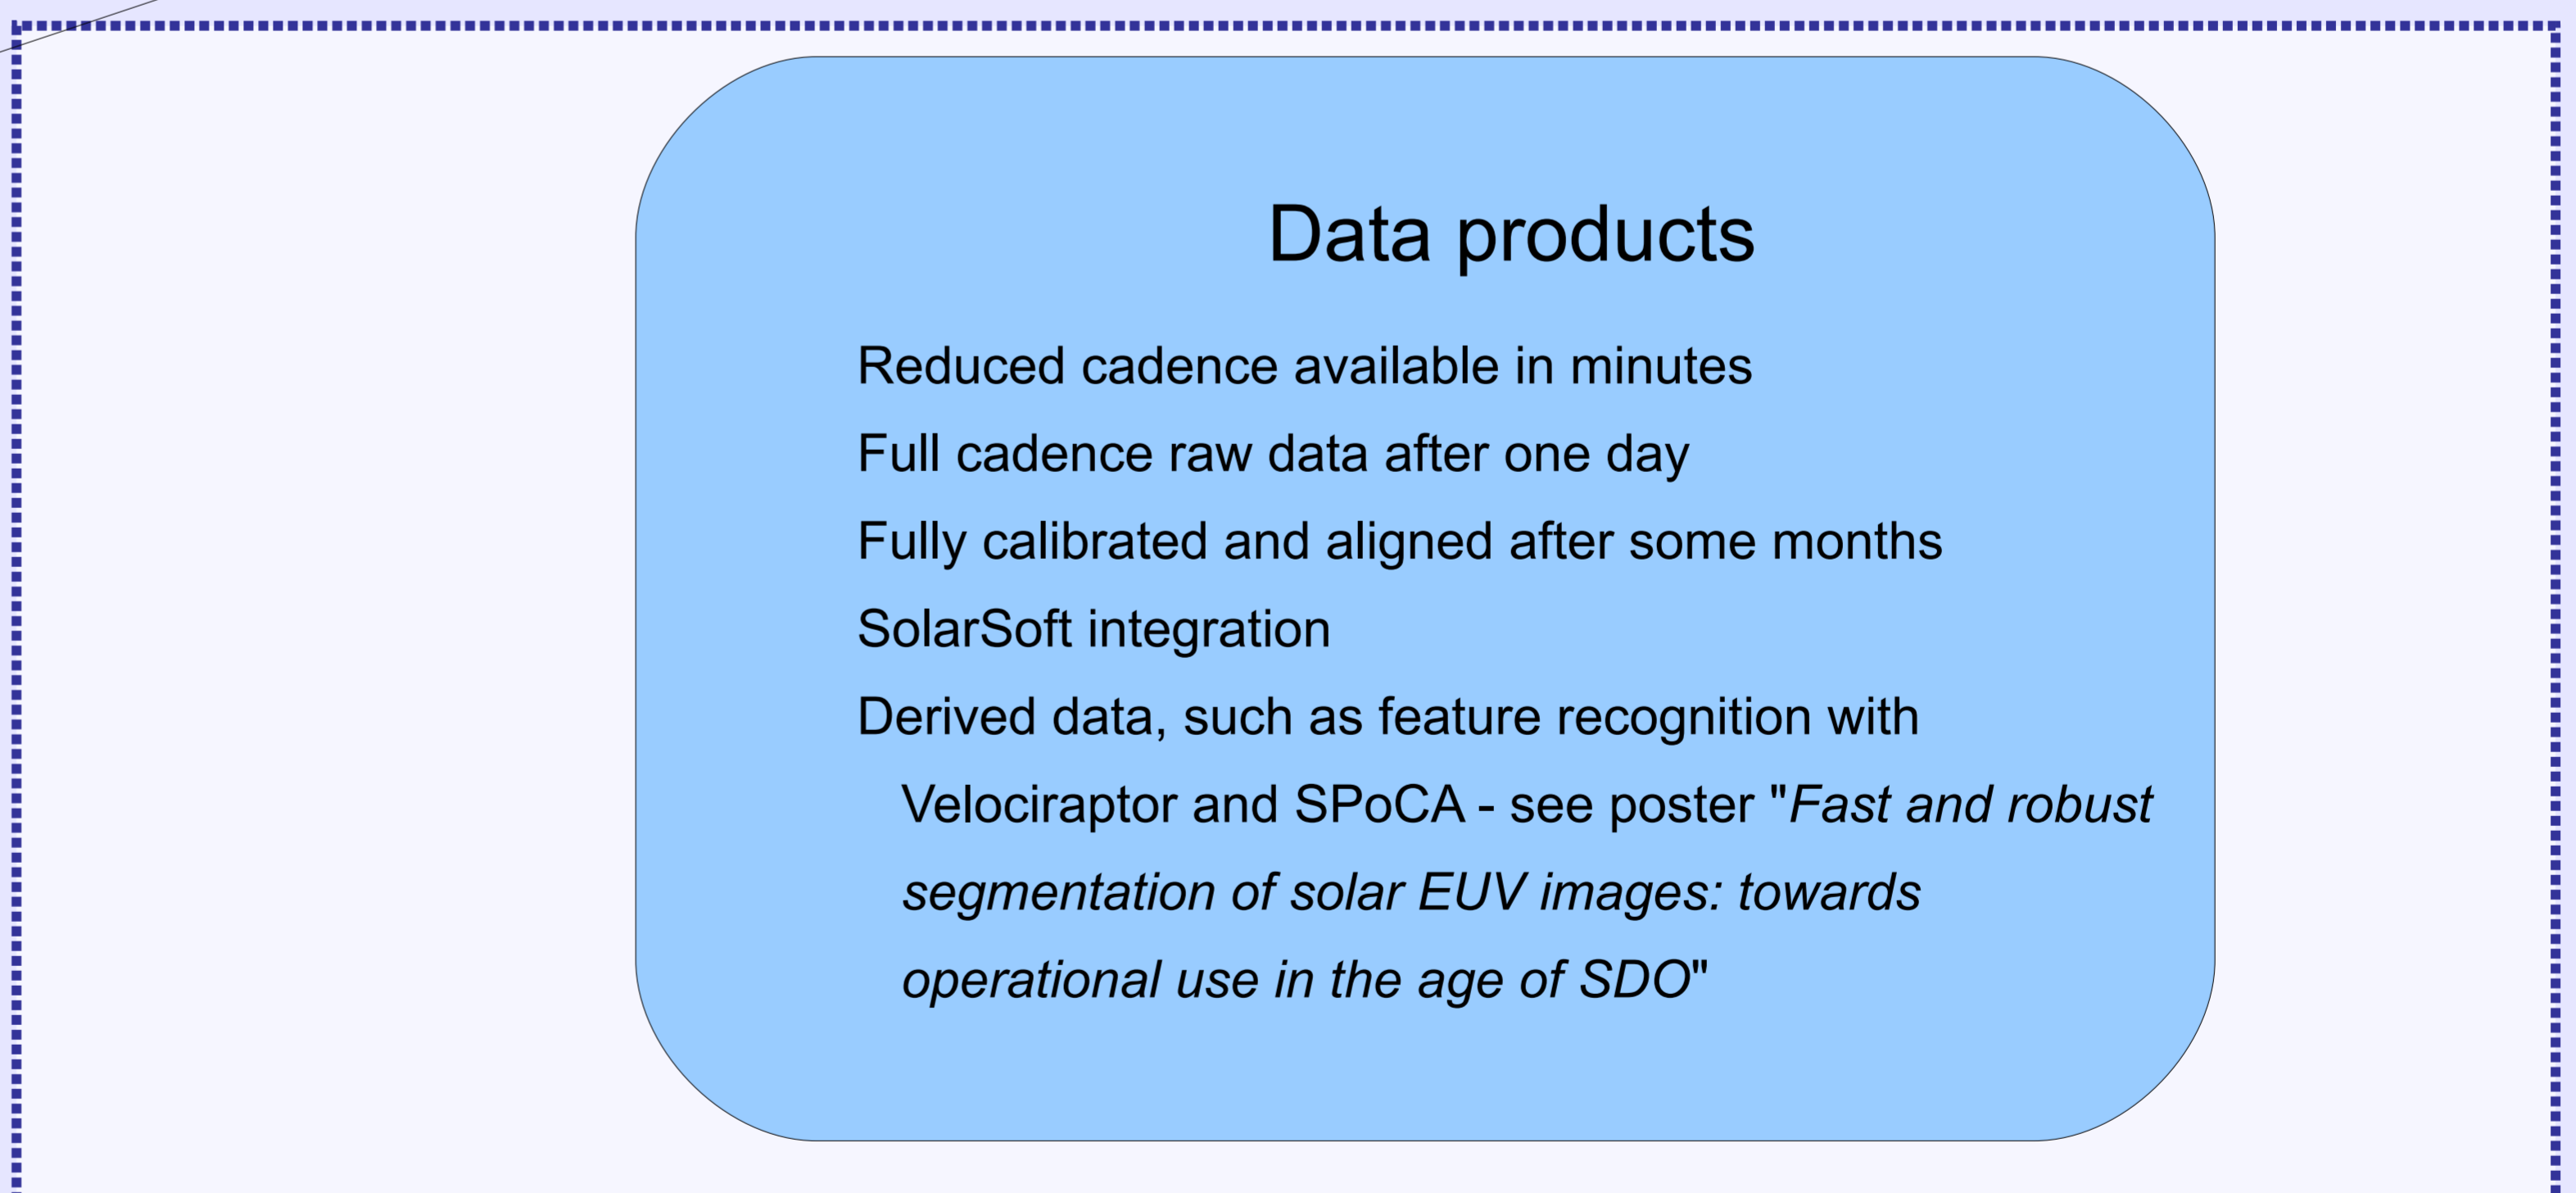

SDO Data Centre at ROB and the WisSDOm "Web Incessant screening SDO manipulation" project.

David Boyes, Benjamin Mampaey, Tobias Berghoff, Cis Verbeeck,
Véronique Delouille, Jean-François Hochedez
(Royal Observatory of Belgium)

In figures :

- 1000 to 10000 times the current data fully available
- More than 1TB/day will be transferred and held in data centres
- 195TB storage on line at ROB alone
- Launch in Feb 2010, operational in 3 to 5 months after launch