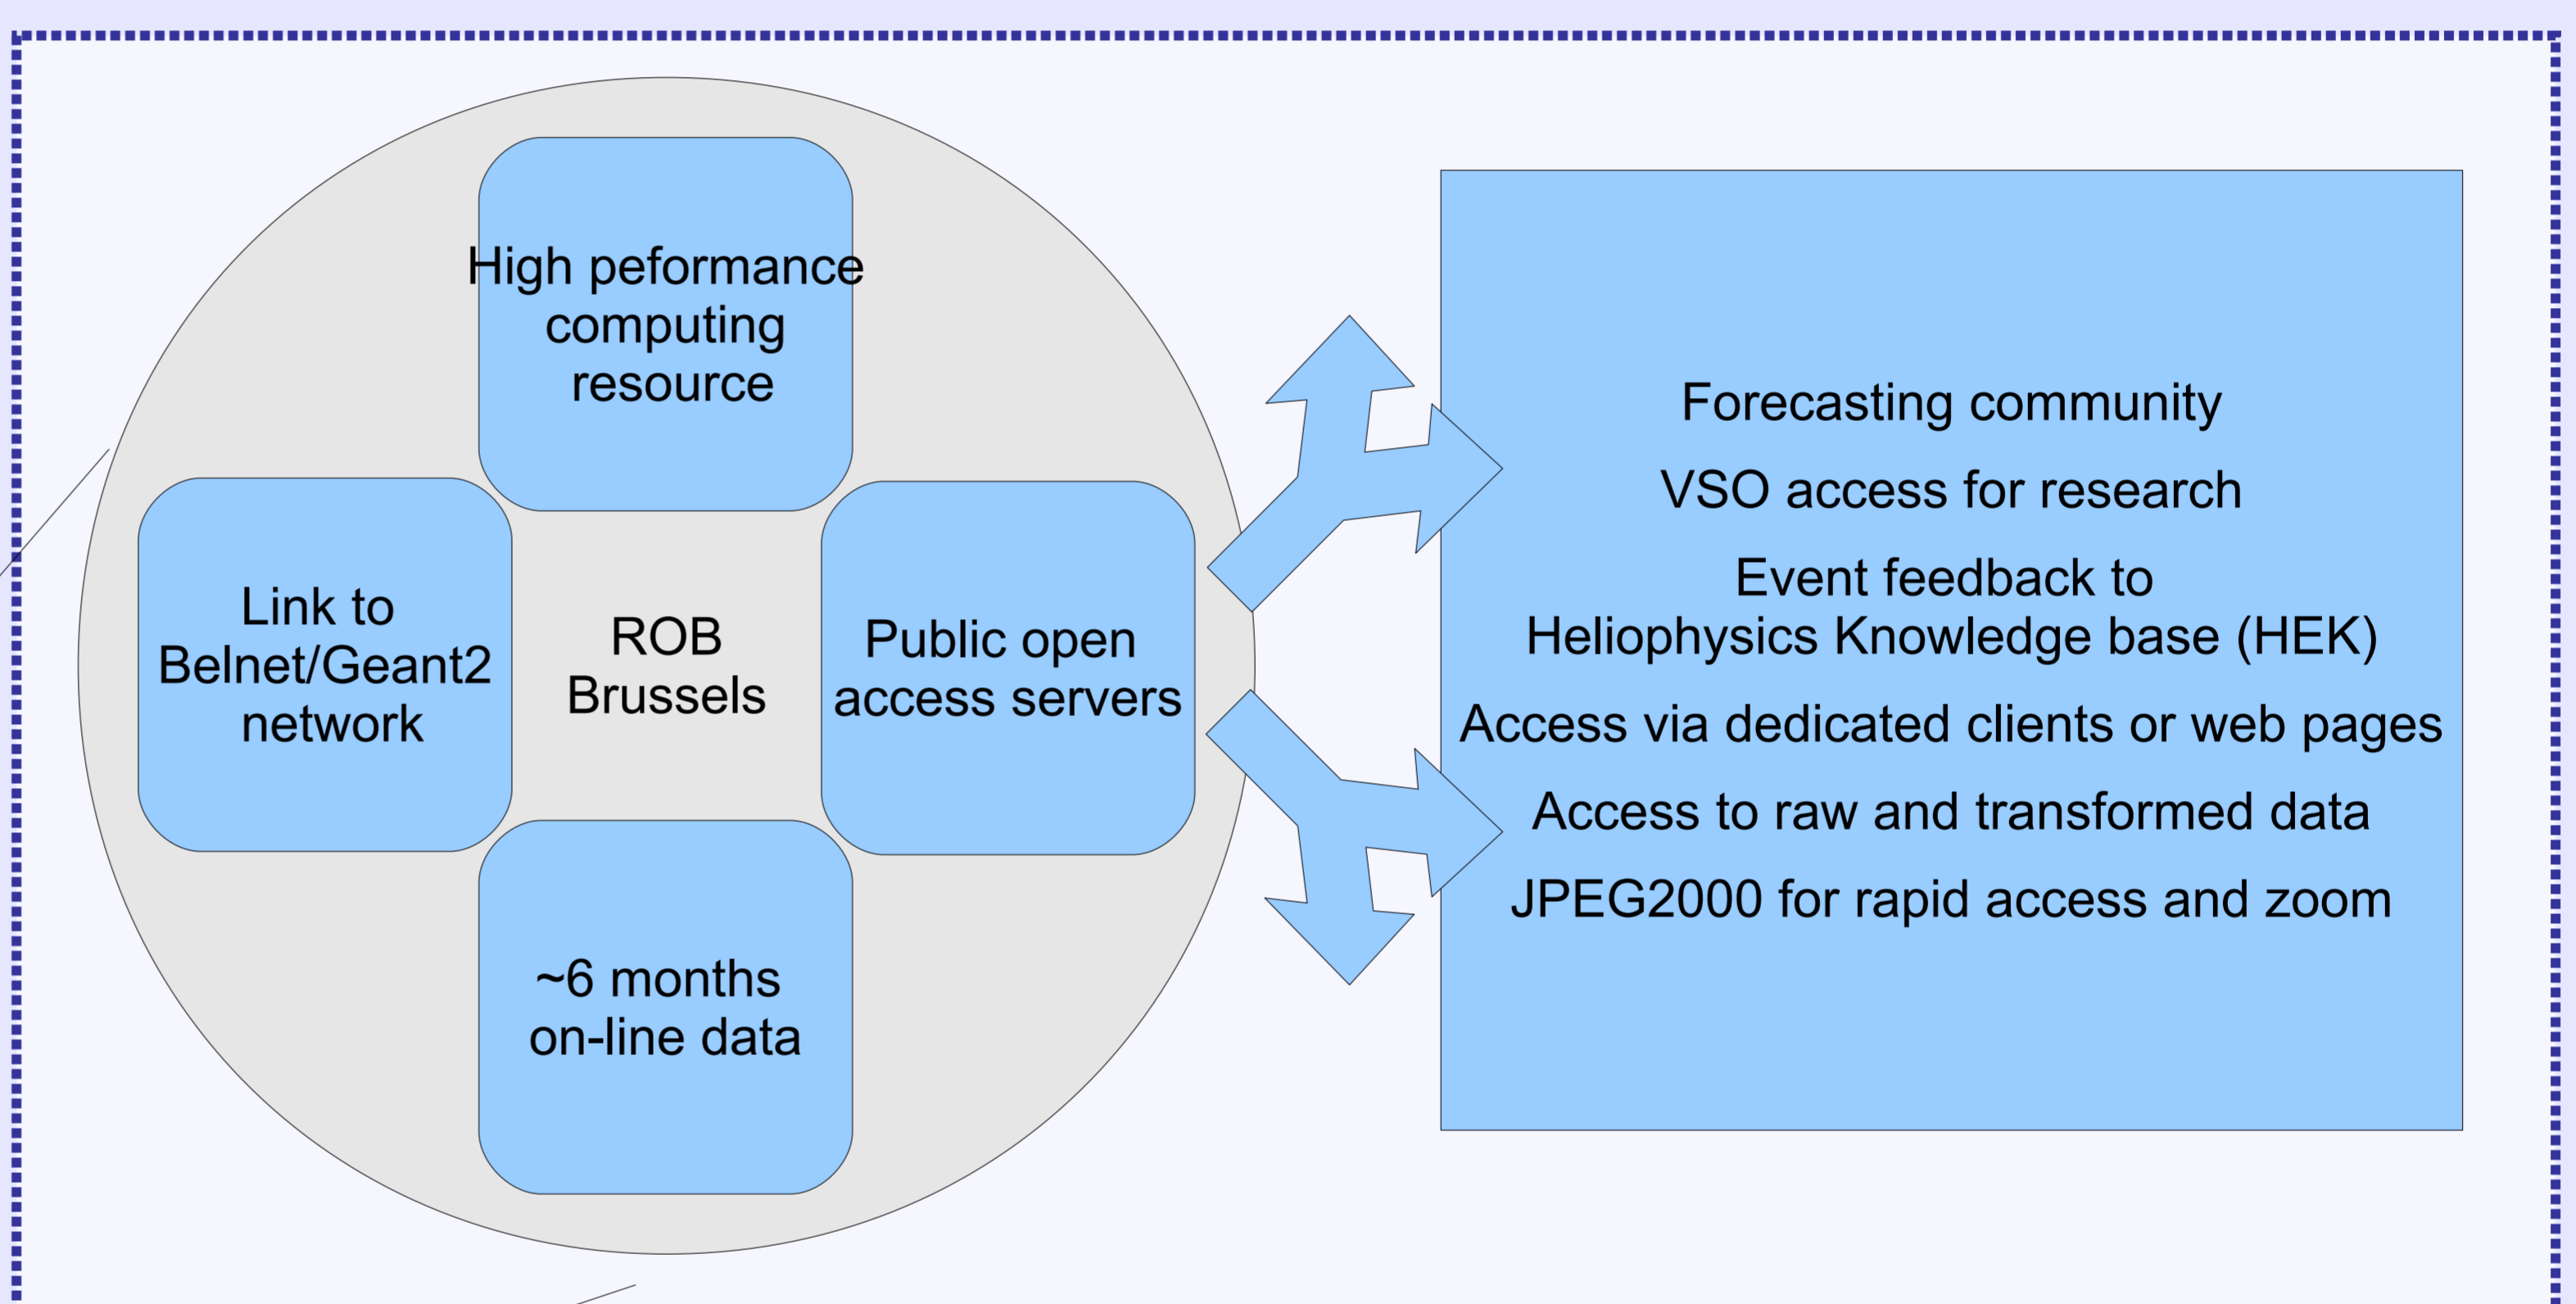

SDO Data Centre at ROB and the WisSDOm "Web Incessant screening SDO manipulation" project.

David Boyes, Benjamin Mampaey, Tobias Berghoff, Cis Verbeeck,
Véronique Delouille, Jean-François Hochedez
(Royal Observatory of Belgium)

In figures :

- 1000 to 10000 times the current data fully available
- More than 1TB/day will be transferred and held in data centres
- 195TB storage on line at ROB alone
- Launch in Feb 2010, operational in 3 to 5 months after launch

ROB <http://wissdom.sidc.be>
Mission <http://sdo.gsfc.nasa.gov>