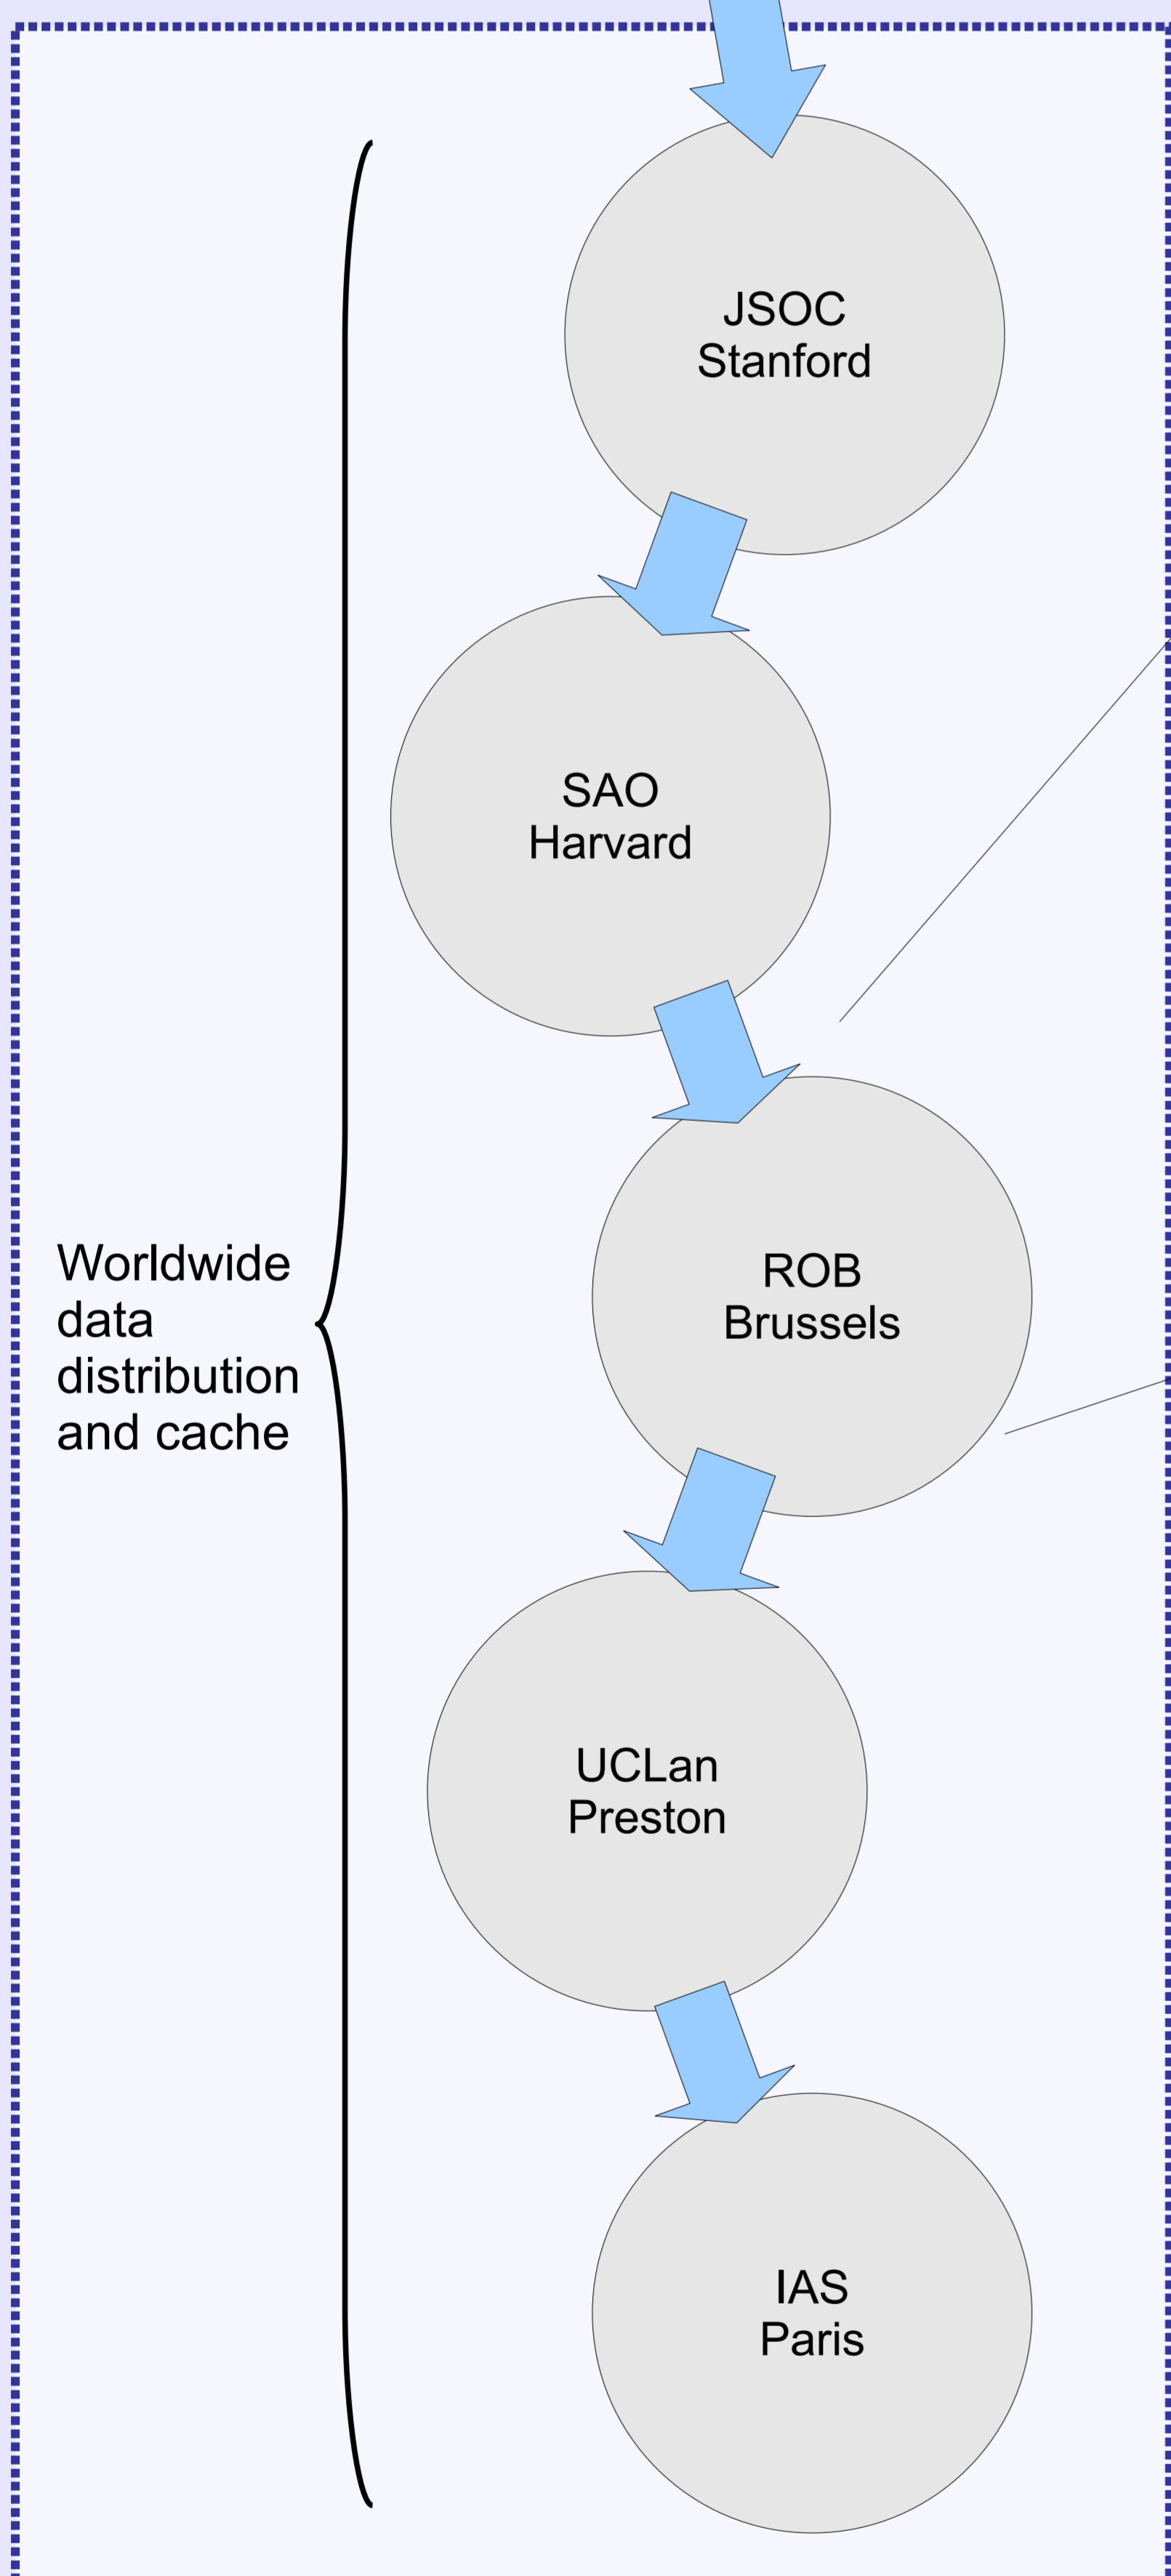

SDO Data Centre at ROB and the WisSDOm "Web Incessant screening SDO manipulation" project.

David Boyes, Benjamin Mampaey, Tobias Berghoff, Cis Verbeeck,
Véronique Delouille, Jean-François Hochedez
(Royal Observatory of Belgium)

In figures :

- 1000 to 10000 times the current data fully available
- More than 1TB/day will be transferred and held in data centres
- 195TB storage on line at ROB alone
- Launch in Feb 2010, operational in 3 to 5 months after launch

ROB <http://wissdom.sidc.be>
Mission <http://sdo.gsfc.nasa.gov>