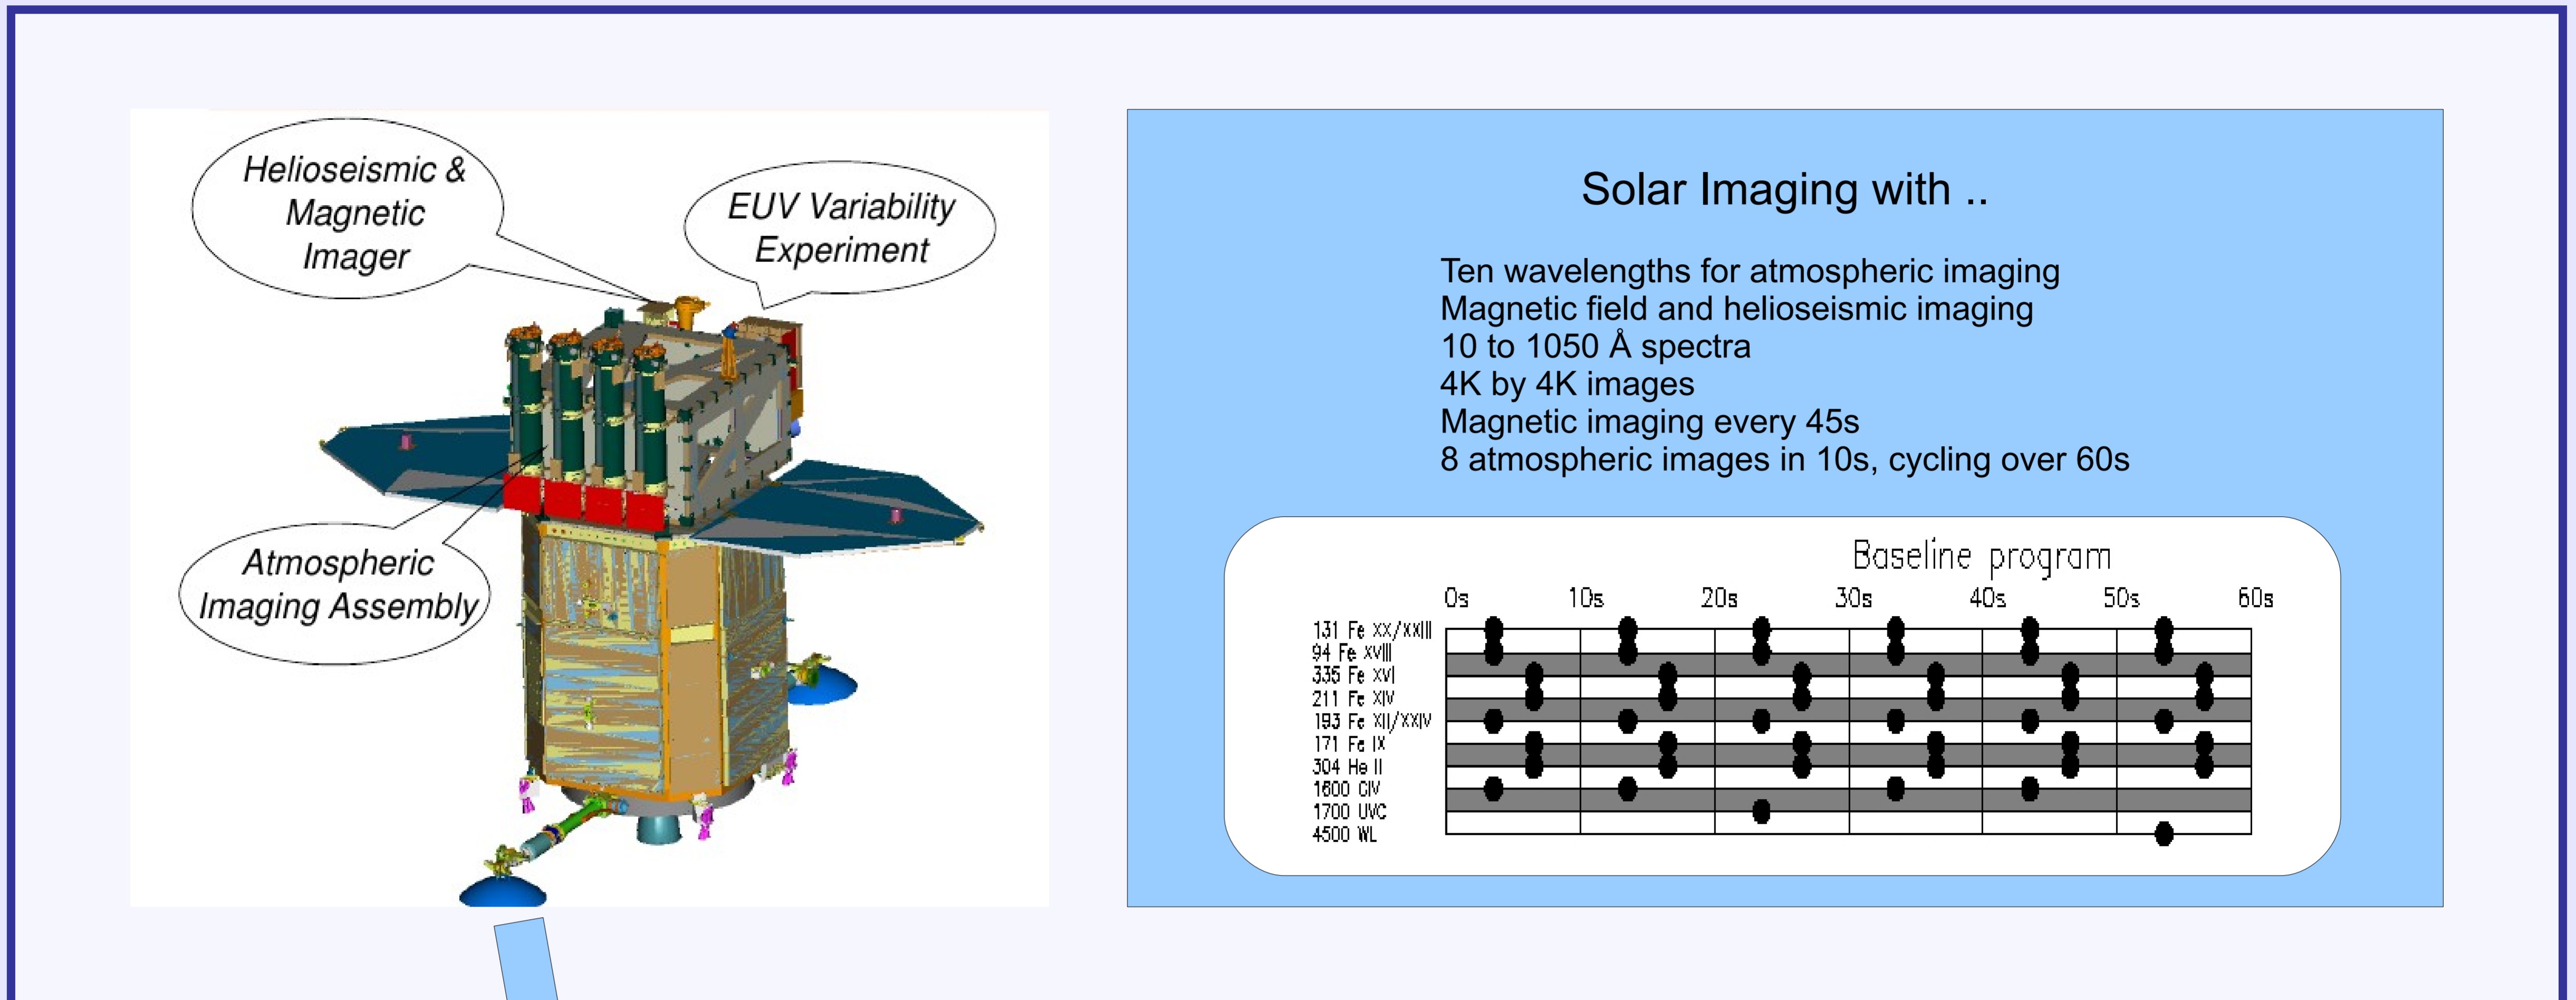

SDO Data Centre at ROB and the WisSDOm "Web Incessant screening SDO manipulation" project.

David Boyes, Benjamin Mampaey, Tobias Berghoff, Cis Verbeeck,
Véronique Delouille, Jean-François Hochedez
(Royal Observatory of Belgium)

In figures :

- 1000 to 10000 times the current data fully available
- More than 1TB/day will be transferred and held in data centres
- 195TB storage on line at ROB alone
- Launch in Feb 2010, operational in 3 to 5 months after launch